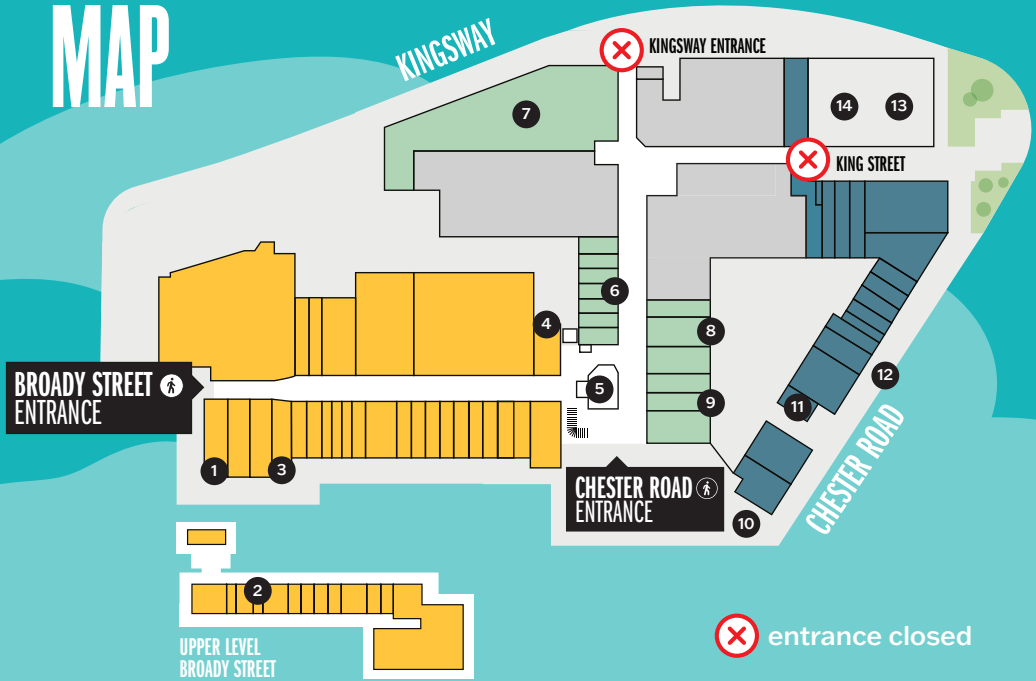

# STRETTFORD SOARING SKIES KITE TRAIL

Spot all the Kites around  
Stretford town centre, and return  
the form to be in with the chance of  
winning some prizes!

Find out about our other  
Stretford Soaring Skies events -  
by scanning the QR code.

# MAP

Find the kites, note down the letters and unscramble to reveal the hidden phrase.

- |                             |                           |
|-----------------------------|---------------------------|
| 1. Costa Coffee             | 8. Calm Connections       |
| 2. Reel Around the Fountain | 9. Specsavers             |
| 3. Card Factory             | 10. Chester Road Entrance |
| 4. Half Price Outlet        | 11. Soul Juice            |
| 5. Uplift                   | 12. Post Office           |
| 6. Eboni's                  | 13. Topaz Dance           |
| 7. Home Bargains            | 14. Kingfisher Chip Shop  |